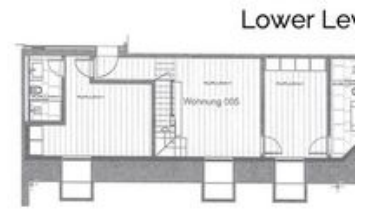

Total 2:

Lower Le