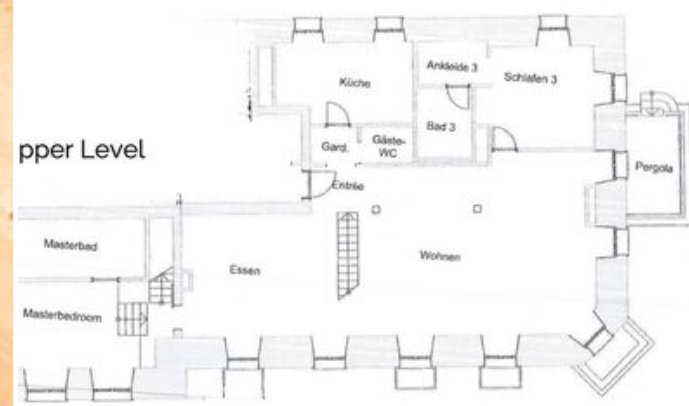

Relájese en la espaciosa sala de estar y comedor, o disfrute de una cena en la elegante mesa de comedor con capacidad para 12 personas. Las cuatro habitaciones con baño privado, incluyendo una suite principal con bañera y zona de trabajo, ofrecen un amplio espacio para la familia y amigos.

Key features:

- **Historic building:** Experience old-world charm in a meticulously restored 19th-century building.
- **Two levels:** Enjoy ample living space spread across two floors.
- **Four en-suite bedrooms:** Offers privacy and comfort for all guests.
- **Master suite:** Relax in the bathtub or work at the desk in the spacious master suite.
- **Living and dining areas:** Spacious living areas perfect for relaxing and entertaining.
- **Fully equipped kitchen:** Prepare delicious meals with ease.
- **Terrace with fire bowl:** Enjoy the views and fresh air on the terrace.
- **Private gym and sauna:** Stay fit and unwind in your own private wellness area.
- **Prime location:** Explore Pontresina, a charming village just a 10-minute drive from St. Moritz and the Corviglia ski area.