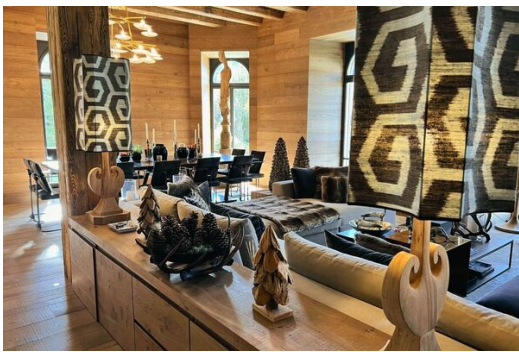

Apartment for rent in Pontresina

Switzerland, Pontresina

Apartment - REF: TGS-A4169

Nº Bedrooms: 4

Nº People: 8

Parking

M² built: 280 m²

Terrace

Wifi

TV

Ski Room

Español

Apartamento de lujo en el histórico Parkhotel de Pontresina con sauna y gimnasio privados

Disfrute de una estancia inolvidable en este lujoso apartamento de 4 dormitorios distribuido en dos plantas, ubicado en el impresionante edificio histórico del Parkhotel en Pontresina. Construido en el siglo XIX y transformado en una residencia de primera clase, este apartamento combina a la perfección el encanto del viejo mundo con la comodidad moderna.

Relájese en la espaciosa sala de estar y comedor, o disfrute de una cena en la elegante mesa de comedor con capacidad para 12 personas. Las cuatro habitaciones con baño privado, incluyendo una suite principal con bañera y zona de trabajo, ofrecen un amplio espacio para la familia y amigos.

Características principales:

- **Edificio histórico:** Experimente el encanto del viejo mundo en un edificio del siglo XIX meticulosamente restaurado.
- **Dos niveles:** Disfrute de un amplio espacio habitable distribuido en dos plantas.
- **Cuatro dormitorios con baño:** Ofrece privacidad y comodidad para todos los huéspedes.
- **Suite principal:** Relájese en la bañera o trabaje en el escritorio de la espaciosa suite principal.
- **Sala de estar y comedor:** Amplias zonas de estar perfectas para relajarse y entretenerse.