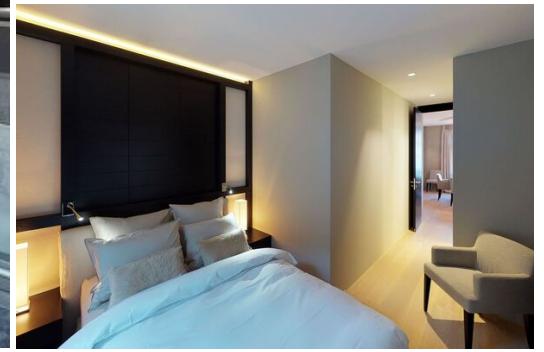

Apartment for rent in Pontresina

Switzerland, Pontresina

Apartment - REF: TGS-A4167

N° Bedrooms: 3

N° People: 6

N° parking's: 2

Terrace

Wifi

TV

Ski Room

Apartment Park Residency: Historical Charm and Modern Luxury in Pontresina

Experience the best of both worlds at Apartment Park Residency, a luxurious 3-bedroom apartment nestled within the historic Parkhotel in Pontresina. This unique residence seamlessly blends the grandeur of a 19th-century building with the comforts of a modern home, offering a truly exceptional retreat in the heart of the Engadine Valley.

Step into a spacious living room and kitchen area, perfect for relaxing and entertaining. Enjoy the tranquility of this charming village, just a 10-minute drive from the vibrant St. Moritz, with its bustling city center and world-class amenities.

Features:

- **Historical Charm:** Immerse yourself in the grandeur of the meticulously renovated Parkhotel, a landmark building dating back to the 19th century.
- **Modern Comfort:** Relax and unwind in a spacious living room and kitchen area, featuring contemporary design and high-end amenities.
- **Prime Location:** Discover the hidden gem of Pontresina, with its charming shopping street, quaint cafes, and excellent restaurants.
- **Peaceful Retreat:** Escape the hustle and bustle of St. Moritz while still enjoying easy access to its world-class attractions.
- **Engadine Valley:** Explore the stunning natural beauty of the Engadine Valley, with its pristine lakes, towering mountains, and charming villages.

Apartment Park Residency is the perfect choice for those seeking a luxurious and tranquil escape in the heart of the Swiss Alps.