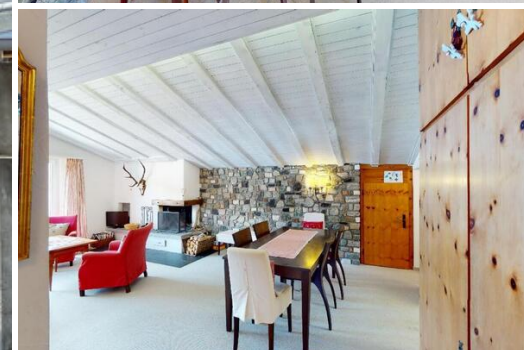

Furnishing and equipment Holiday flat 4 persons 2 bedrooms 2

Switzerland, Samedan

Apartment - REF: TGS-A3387

N° Bedrooms: 2
Mountain view
Store Room

N° Bathrooms: 2
Communal lift
Ski Room

N° People: 4
Private lift
Cinema/tv room

Parking
Air conditioning

Wifi
BBQ

Fireplace
Dishwasher

Sea view
TV

Garden View
Washing machine

Activities in resort

Skiing/Snowboarding
Tennis

Cycling

Cross country skiing

Golf

Hiking

Mountain-Biking

Riding

Surfing

Furnishing and equipment

Holiday flat

4 persons

2 bedrooms

2 bathrooms

WiFi internet

Non-smoking

Show all facilities

Sleeping arrangements

Bedroom

1 double bed